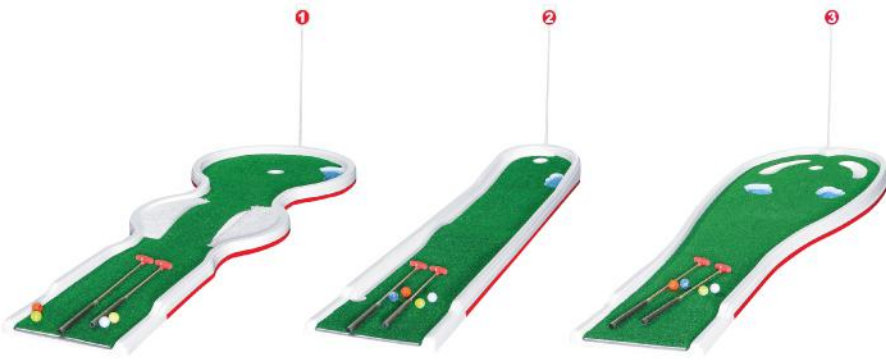

KINDER GOLF

3 HOLES

Kinder Golf courses are;

- -from 7 to 77 for all ages
- -portable,
- -resistant to all climate conditions,
- -UV protected,
- -available for indoor and outdoor applications.

- 6 Golf Putters (3 rubber - 3 steel head)
- 12 Golf Balls (6 silicon - 6 original)
- 3 Flags

Minimum Required Area: 15 m2