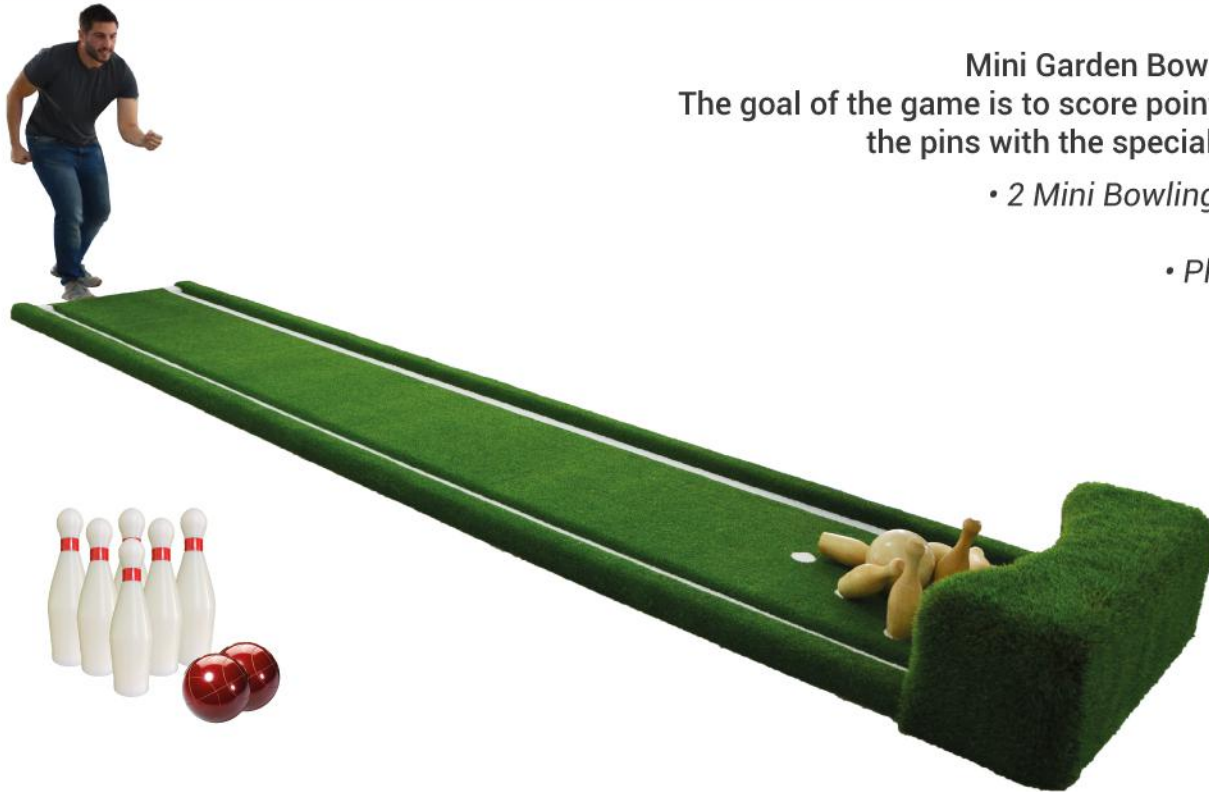

Giant Golf Ball & Tee
(Diameter: 1m ,H: 142 cm)

Giant Golf Club
and Putters
(h:3,16m)

Bistro
(Diameter: 1m)

Putter Stand with Locker
(Diameter: 1 m)

Putter Column

Game Rules
Marker with Tee

Golf Ball Taboret
(Diameter: 55 cm)

Golf Ball Table
(Diameter: 1 m)

MINI GARDEN BOWLING

Mini Garden Bowling is a single unit.
The goal of the game is to score point by knocking down the pins with the special size bowling balls.

- 2 Mini Bowling Balls (Dia:10,7cm)
- 6 Bowling Pins
- Playground: 5m x 1m