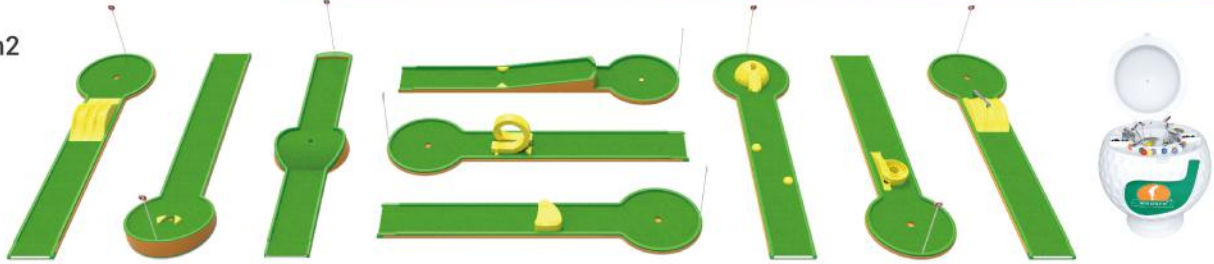

CRAZY GOLF

9&6 HOLES

Crazy Golf courses are;
 -from 7 to 77 for all ages
 -portable,
 -resistant to all climate conditions,
 -UV protected,
 -available for indoor and outdoor applications.

Minimum Required Area for Crazy Golf 9 Courses : 120m²

- 9 Crazy Golf Courses
- 18 Golf Putters
- 30 Golf Balls
- 9 Flags
- 1000 Score Cards
- 1 Golf Putter Stand

Minimum Required Area for Crazy Golf 6 Courses : 80m²

- 6 Crazy Golf Courses
- 12 Golf Putters
- 30 Golf Balls
- 6 Flags
- 1000 Score Cards
- 1 Golf Putter Stand

MIX GOLF

6 HOLES

- 6 Mix Golf Courses
- 12 Golf Putter
- 30 Golf Balls
- 6 Flags
- 1000 Score Cards
- 1 Golf Putter Stand

Mix Golf courses consist of 6 separate units which are belonged to 3 units of Mini Golf and 3 units of Crazy Golf.