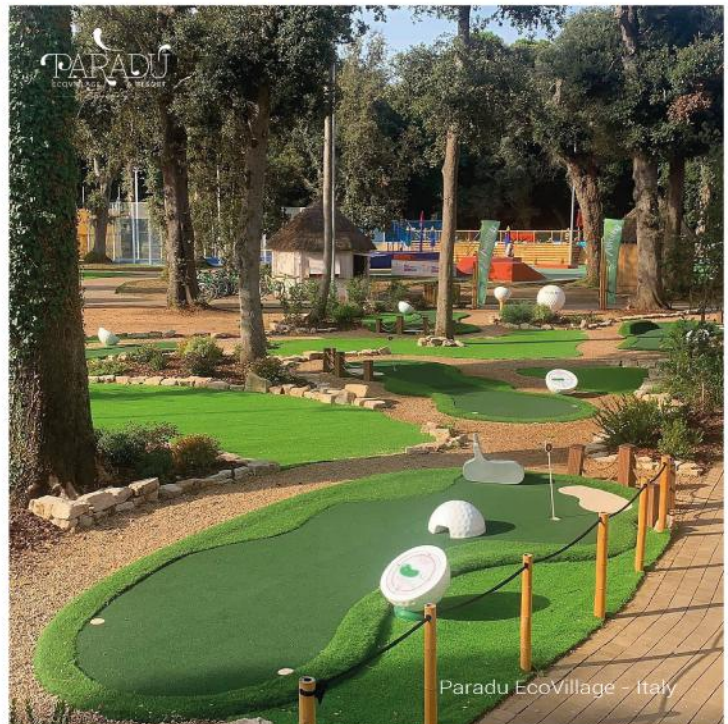

DECORATIVE PRODUCTS

As per your area, for both Adventure Golf and Mini Adventure Golf Courses can be decorate with golf themed fiberglass products of us.

GIANT GOLF CLUB & PUTTER
h:355cm

GOLF BALL FLOWER POTS
R:55cm/75cm/100cm

GOLF BALL SHAPED GAME RULES MARKER
R:55cm

GOLF BALL TABLE
R:100cm - h:60cm

GOLF BALL TABORETS
R:55cm - h:50cm

GOLF BALL BISTRO
R:100cm - h:216cm

Camping Park Delle Rose - Italy

Paradu EcoVillage - Italy

Disneyland Hotel - Hong Kong