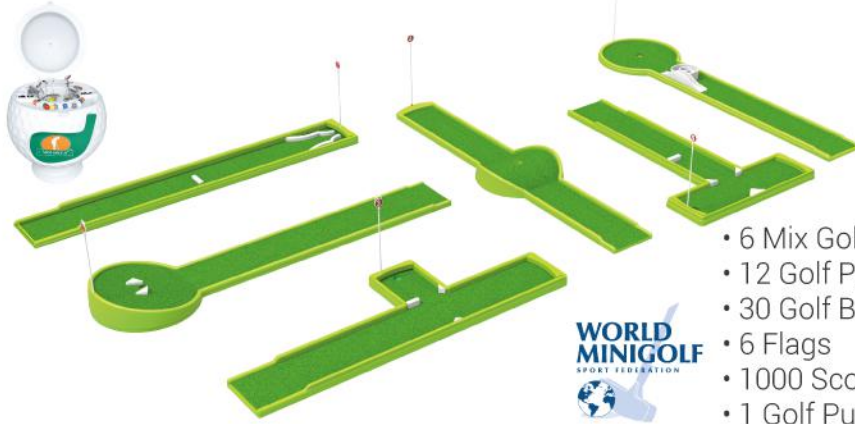

CRAZY GOLF

9&6 HOLES

Crazy Golf courses are;
 -from 7 to 77 for all ages
 -portable,
 -resistant to all climate conditions,
 -UV protected,
 -available for indoor and outdoor applications.

Minimum Required Area for Crazy Golf 9 Courses : 120m²

- 9 Crazy Golf Courses
- 18 Golf Putters
- 30 Golf Balls
- 9 Flags
- 1000 Score Cards
- 1 Golf Putter Stand

Minimum Required Area for Crazy Golf 6 Courses : 80m²

- 6 Crazy Golf Courses
- 12 Golf Putters
- 30 Golf Balls
- 6 Flags
- 1000 Score Cards
- 1 Golf Putter Stand

MIX GOLF

6 HOLES

- 6 Mix Golf Courses
- 12 Golf Putter
- 30 Golf Balls
- 6 Flags
- 1000 Score Cards
- 1 Golf Putter Stand

Mix Golf courses consist of 6 separate units which are belonged to 3 units of Mini Golf and 3 units of Crazy Golf.