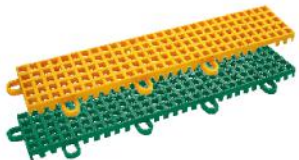

Floorings

Thin Grid Tiles
5.5 cm x 30.5 cm