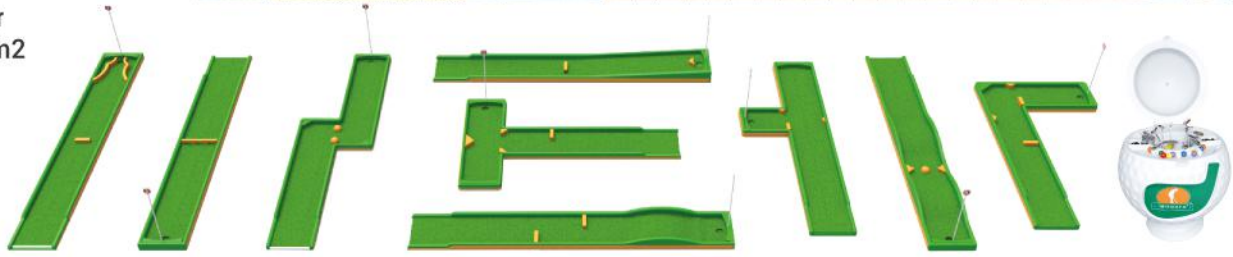

Minimum Required Area for Mini Golf 9 Courses : 120m²

- 9 Mini Golf Courses
- 18 Golf Putter
- 30 Golf Balls
- 9 Flags
- 1000 Score Cards
- 1 Golf Putter Stand

Minimum Required Area for Mini Golf 6 Courses : 80m²

- 6 Mini Golf Courses
- 12 Golf Putter
- 30 Golf Balls
- 6 Flags
- 1000 Score Cards
- 1 Golf Putter Stand