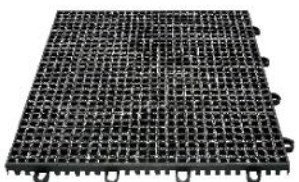

Range Net,
Construction,
Mat(100x150 cm),
Bulls-eye Target,
10 Pieces Rubber Tees,
1 piece Range Tray,
30 pieces Golf Balls

Floorings

Thin Grid Tiles
5.5 cm x 30.5 cm

Corners
5.5 cm x 5.5 cm

Ramps
5.5 cm x 30.5 cm

Square Grid Tiles
30.5 cm x 30.5 cm

- Carpet and car wash stations,
- Balconies,
- Pool edges,
- Shower areas,
- Garages,
- Children's play areas,
- Tennis and Basketball Courts,
- Exhibition areas,
- Laundries,
- Wet places and kitchens,
- Cold storages