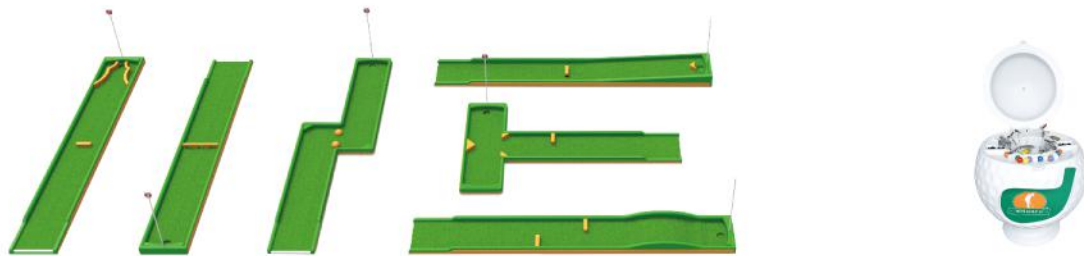

MINI GOLF

9&6 HOLES

Mini Golf courses are;
-from 7 to 77 for all ages
-portable,
-resistant to all climate conditions,
-UV protected,
-available for indoor and outdoor applications.

Minimum Required Area for Mini Golf 9 Courses : 120m²

- 9 Mini Golf Courses
- 18 Golf Putter
- 30 Golf Balls
- 9 Flags
- 1000 Score Cards
- 1 Golf Putter Stand

Minimum Required Area for Mini Golf 6 Courses : 80m²

- 6 Mini Golf Courses
- 12 Golf Putter
- 30 Golf Balls
- 6 Flags
- 1000 Score Cards
- 1 Golf Putter Stand