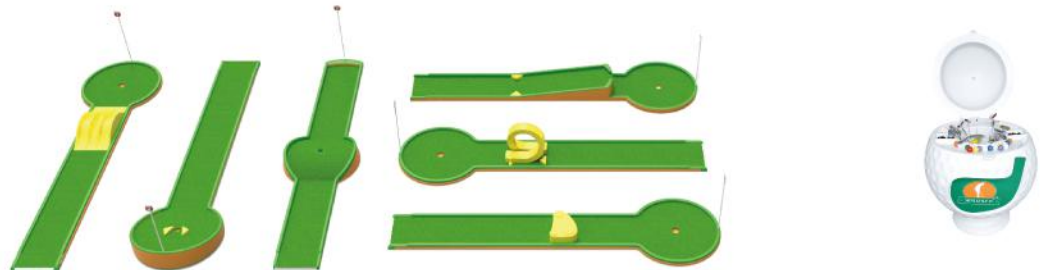

CRAZY GOLF

9&6 HOLES

Crazy Golf courses are;
-from 7 to 77 for all ages
-portable,
-resistant to all climate conditions,
-UV protected,
-available for indoor and outdoor applications.

Minimum Required Area for Crazy Golf 9 Courses : 120m²

- 9 Crazy Golf Courses
- 18 Golf Putters
- 30 Golf Balls
- 9 Flags
- 1000 Score Cards
- 1 Golf Putter Stand

Minimum Required Area for Crazy Golf 6 Courses : 80m²

- 6 Crazy Golf Courses
- 12 Golf Putters
- 30 Golf Balls
- 6 Flags
- 1000 Score Cards
- 1 Golf Putter Stand