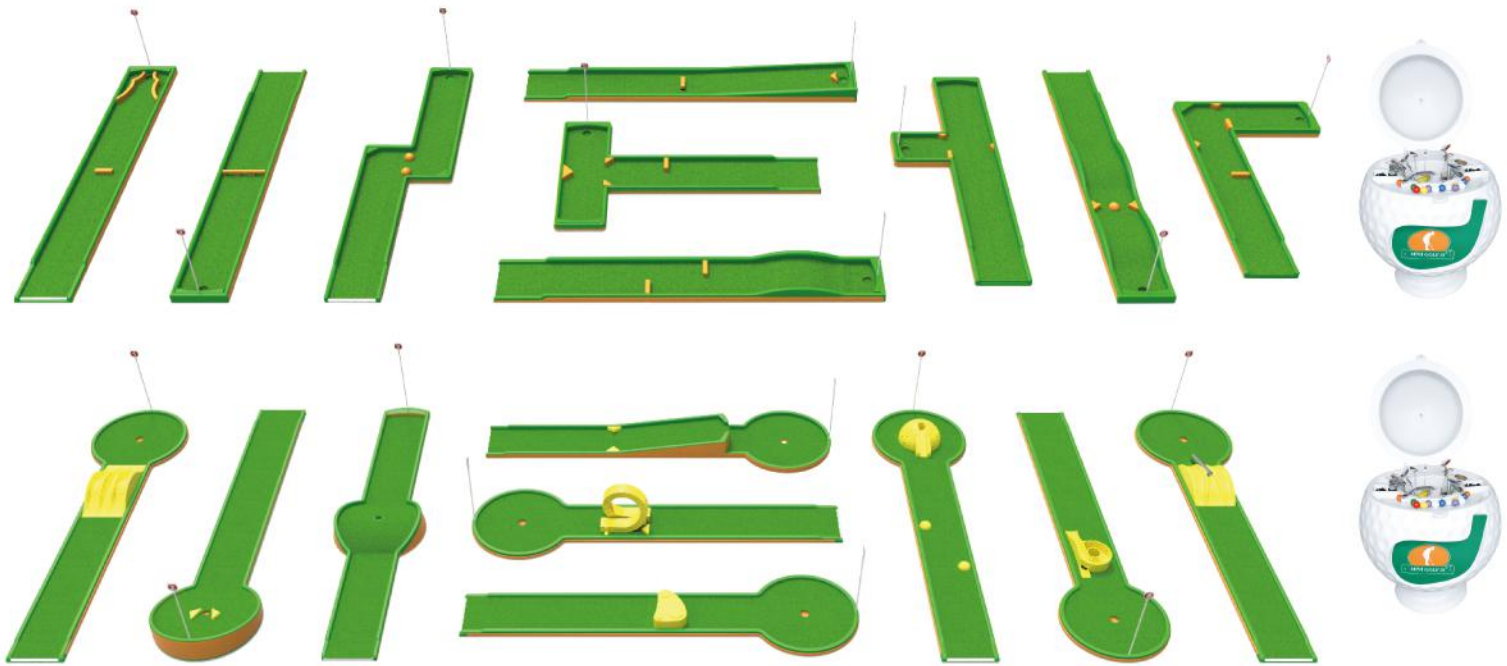

Maximum Excitement in Mini Space...

MINI GOLF 18 HOLES

Mini Golf 18 courses are;
portable and resistant to all
kinds of climate conditions.

Minimum Required Area:
240m2

- 18 minigolf courses
- 36 Golf Putters
- 60 Golf Balls
- 18 Flags
- 2000 Score Cards
- 2 Golf Putter Stand